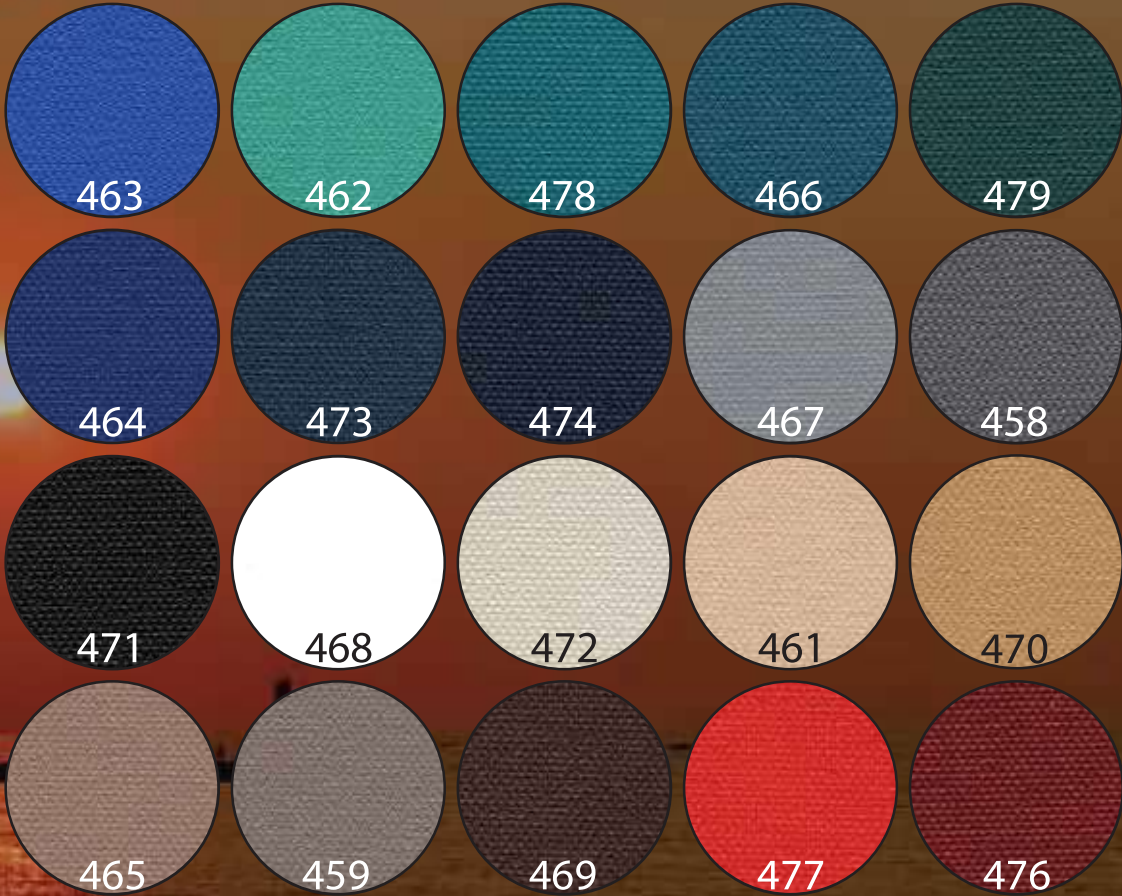

CANVAS COLOR SELECTION

Our color selection is second to none! With 20 colors to choose from we have more options than you can shake a stick at! Please note that color swatches are an approximation. To see the exact color of the fabric, please request a sample card.

- 463-Caribbean Blue
- 462-Aquamarine
- 478-Teal
- 466-Turquoise
- 479-Forest Green
- 464-Royal Blue*
- 473-Harbor Blue
- 474-Navy Blue
- 467-Sea Gull Gray
- 458-Charcoal
- 471-Onyx Black
- 468-Arctic White
- 472-Birch
- 461-Sand
- 470-Buckskin Tan
- 465-Hemp Beige
- 459-Taupe
- 469-Chocolate Brown
- 477-Sunset Red*
- 476-Burgundy*

*Premium color, subject to change

CANOPY BIRD STOP POSTS

Our canopy bird stop posts provide a place to tie bird line above your canopy. This barrier helps deter seagulls and other waterfowl from landing. Bird stop posts are the best option for keeping your canvas clear of bird droppings.